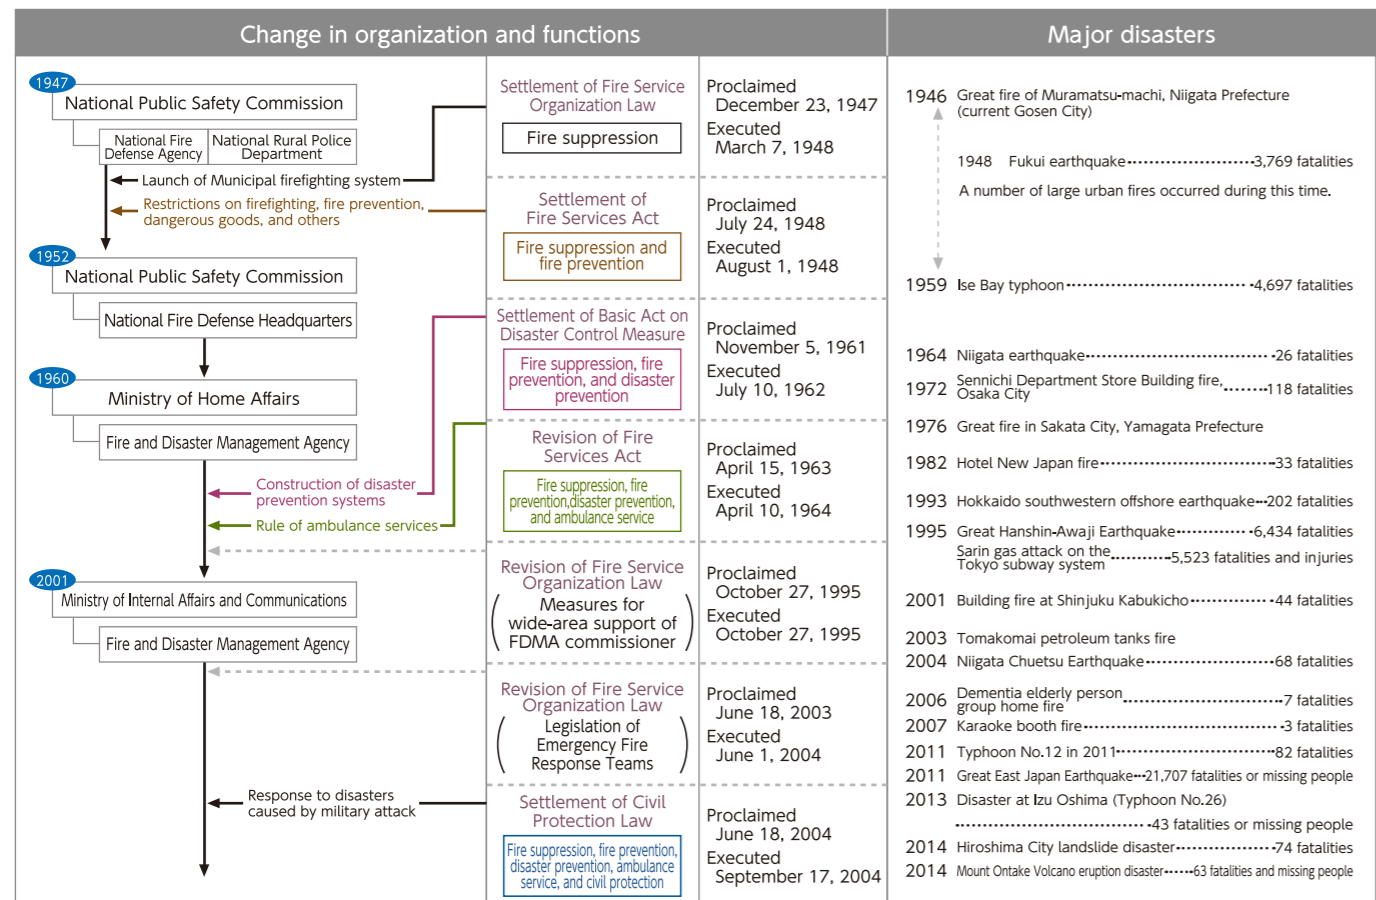

We are the Fire and Disaster Management Agency (FDMA).

私たちは「消防庁」です

After the foundation of the National Fire Defense Agency in 1948 and the National Fire Defense Headquarters in 1952, the FDMA started as an affiliated agency of the Ministry of Home Affairs in 1960, and now operates as an affiliated agency of the Ministry of Internal Affairs and Communications. Since many large-scale fires, disasters, and accidents have recently occurred, FDMA has enhanced its organization accordingly. We will continue our efforts to minimize the damage caused by fires, earthquakes, storms, floods, and other disasters, in order to realize the safe and secure society.

消防庁は、昭和23年の国家消防庁、昭和27年の国家消防本部を経て、昭和35年に自治省の外局として発足し、現在は総務省の外局となっています。現在までの間、多くの大規模な火災や災害、事故が発生したことを受け、組織体制も充実強化してきました。これからも、安全・安心な社会を実現するため、火災・地震・風水害などの災害による被害を最小限にとどめる努力を続けていきます。

Fire and Disaster Management Agency: Organization and jurisdiction

Change in organization and functions of the Fire and Disaster Management Agency

Emergency Management Center

消防防災・危機管理センター

To prevent the occurrence of disasters, and minimize damage at the time of disaster, the FDMA makes and revises the laws and regulations, and prepares the materials and equipment. Also, when a large-scale disaster occurs, the FDMA commissioner sets up the headquarter for the disaster management to gather information on the disaster damage and operate the Emergency Fire Response Teams.

消防庁は、災害を未然に防ぎ、災害が発生した場合の被害を最小限に抑えるため、法令の整備や資機材の配備などを行っています。また、大規模な災害が発生した場合には、速やかに消防庁長官を本部長とする災害対策本部を設置し、情報収集や緊急消防援助隊のオペレーションなどを行います。

The Emergency Management Center, which is built on the FDMA site, is the operations room. The center has a wireless system, a regional satellite communication network and a helicopter TV broadcasting system so that we can share various kinds of disaster information with the Prime Minister's Office, the Cabinet Office, local governments, and fire service organizations in the event of a disaster.