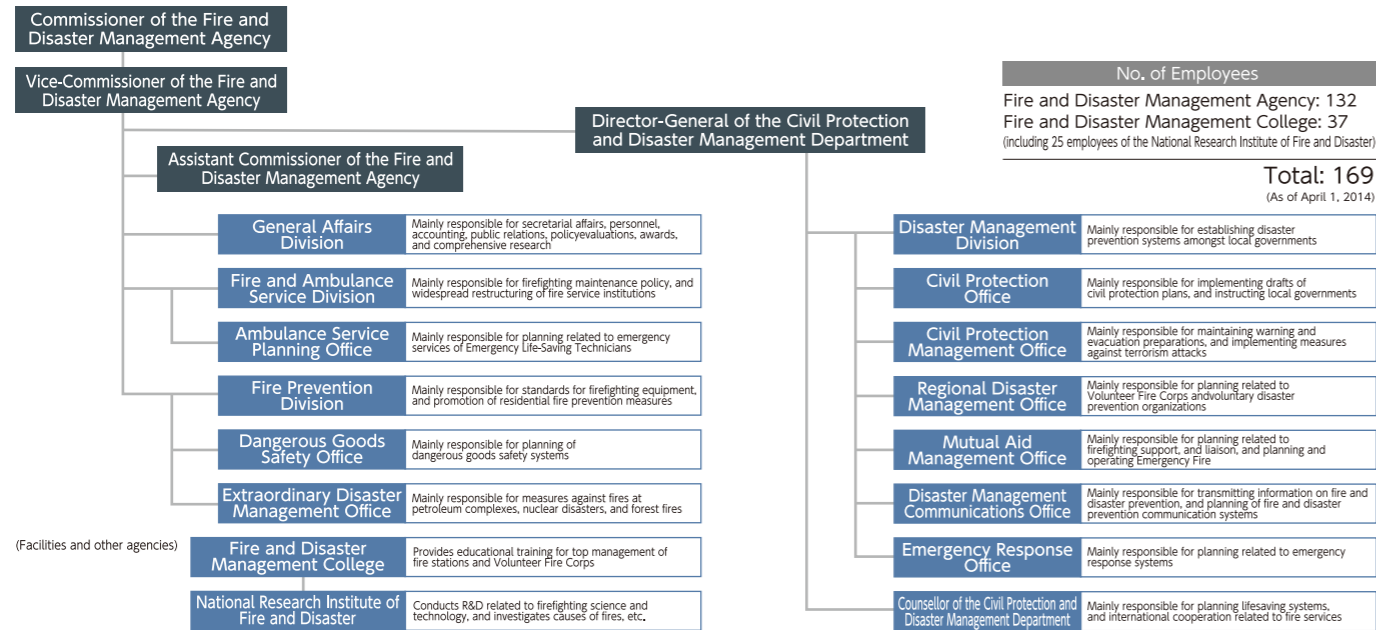

We are the Fire and Disaster Management Agency (FDMA).

私たちは「消防庁」です

After the foundation of the National Fire Defense Agency in 1948 and the National Fire Defense Headquarters in 1952, the FDMA started as an affiliated agency of the Ministry of Home Affairs in 1960, and now operates as an affiliated agency of the Ministry of Internal Affairs and Communications. Since many large-scale fires, disasters, and accidents have recently occurred, FDMA has enhanced its organization accordingly. We will continue our efforts to minimize the damage caused by fires, earthquakes, storms, floods, and other disasters, in order to realize the safe and secure society.

消防庁は、昭和23年の国家消防庁、昭和27年の国家消防本部を経て、昭和35年に自治省の外局として発足し、現在は総務省の外局となっています。現在までの間、多くの大規模な火災や災害、事故が発生したことを受け、組織体制も充実強化してきました。これからも、安全・安心な社会を実現するため、火災・地震・風水害などの災害による被害を最小限にとどめる努力を続けていきます。

Fire and Disaster Management Agency: Organization and jurisdiction

Change in organization and functions of the Fire and Disaster Management Agency

Emergency Management Center

消防防災・危機管理センター

To prevent the occurrence of disasters, and minimize damage at the time of disaster, the FDMA makes and revises the laws and regulations, and prepares the materials and equipment. Also, when a large-scale disaster occurs, the FDMA commissioner sets up the headquarter for the disaster management to gather information on the disaster damage and operate the Emergency Fire Response Teams.

消防庁は、災害を未然に防ぎ、災害が発生した場合の被害を最小限に抑えるため、法令の整備や資機材の配備などを行っています。また、大規模な災害が発生した場合には、速やかに消防庁長官を本部長とする災害対策本部を設置し、情報収集や緊急消防援助隊のオペレーションなどを行います。

The Emergency Management Center, which is built on the FDMA site, is the operations room. The center has a wireless system, a regional satellite communication network and a helicopter TV broadcasting system so that we can share various kinds of disaster information with the Prime Minister's Office, the Cabinet Office, local governments, and fire service organizations in the event of a disaster.